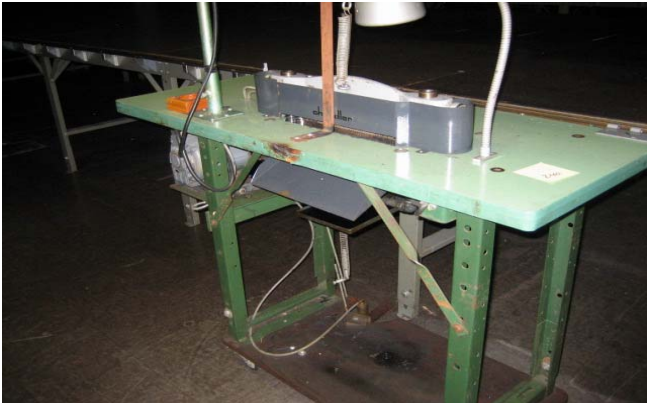

KURIS RBS-70 BANDKNIFE WITH AIR FLOW TABLE

EASTMAN / WOLF / MAIMIN CUTTING KNIVES,  
CLOTH DRILLS, HOT NOTCHERS, ETC.

REECE 8400 ULTRASONIC

DALE SLITTER

CHANDLER NP, PANTS PINKER

WAPORA SP-71 SHOULDER PAD FOAM CUTTER