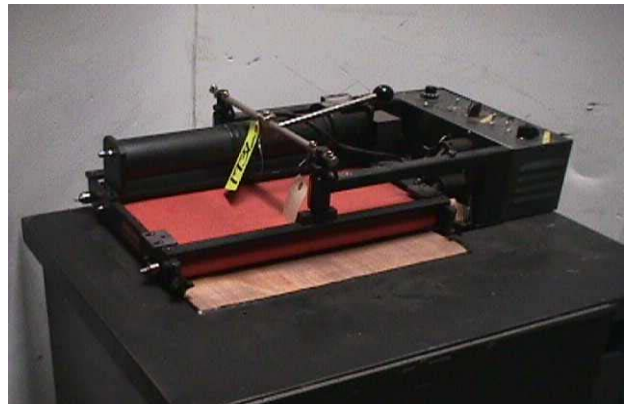

KANNEGEISSER VK12.5/10, 40" WIDE

KANNEGEISSER VK-1000B, 40" WIDE

KANNEGEISSER CX1600CF, 63" WIDE

LUNAPRESS CP-600SC, 24" WIDE

LUNAPRESS CP-300B, 12" WIDE

QST QLP-1, BELT LOOP PROCESSOR

ASTECHNOLOGY 2118, 18" WIDE

PSR FM12000, 12" WIDE