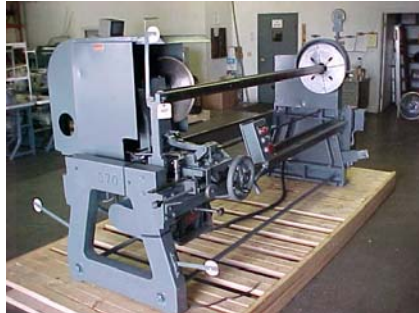

**\*SPECIAL OFFERING ON REBUILT\***

JUDELSHON / DUSENBERRY 3000, PROGRAMMABLE SLITTER, 72" CUT, 2" SHAFT, & 22" BLADE

JUDELSHON 3016KII, PROGRAMMABLE SLITTER

CAMERON 60" MULTI KNIFE SLITTER

JUDELSHON 312

JUDELSHON 370V4