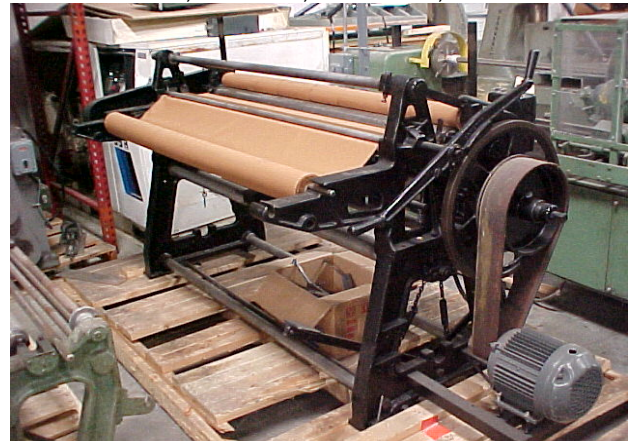

**\*SPECIAL OFFERING ON REBUILT\***

JUDELSHON / DUSENBERRY 3000, PROGRAMMABLE SLITTER, 72" CUT, 2" SHAFT, & 22" BLADE

JUDELSHON 3016KII, PROGRAMMABLE SLITTER

CAMERON 60" MULTI KNIFE SLITTER

JUDELSHON 312

JUDELSHON 370V4