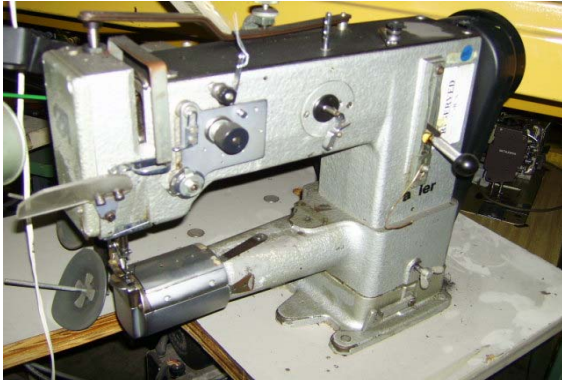

**\*SPECIAL OFFERING ON REBUILT\***

ADLER 269, CYLINDER ARM WALKING FOOT

BROTHER C53, CYLINDER ARM WALKING FOOT

CONSEW 227R, CYLINDER ARM WALKING FOOT

JUKI LS-321N, CYLINDER ARM NEEDLE FEED

JUKI LS-341N, CYLINDER ARM WALKING FOOT

JUKI DSC-245, CYLINDER ARM WALKING FOOT

NAKAJIMA 380, CYLINDER ARM WALKING FOOT

PFAFF 335, CYLINDER ARM WALKING FOOT